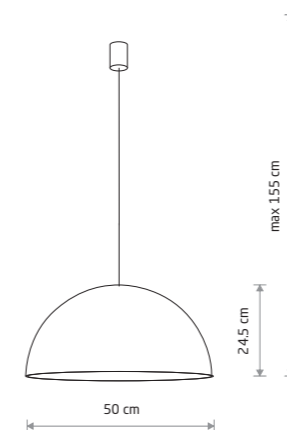

HEMISPHERE SUPER L
10697

HEMISPHERE SUPER L
10693

HEMISPHERE SUPER S
10701

HEMISPHERE SUPER S
10695

HEMISPHERE SUPER L
10696

HEMISPHERE SUPER S
painted steel, braided cable

10698 10694 10701

1xGX53, max 12W only LED

HEMISPHERE SUPER S
painted steel, braided cable

10695

1xGX53, max 12W only LED

HEMISPHERE SUPER L
painted steel, braided cable

10697 10693 10700

4xGX53, max 12W only LED

HEMISPHERE SUPER L
painted steel, braided cable