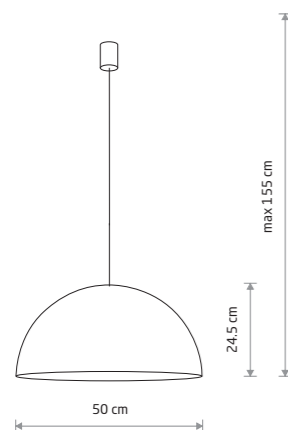

HEMISPHERE SUPER L
10697

HEMISPHERE SUPER L
10693

HEMISPHERE SUPER S
10701

HEMISPHERE SUPER S
10695

HEMISPHERE SUPER L
10696

HEMISPHERE SUPER S
painted steel, braided cable

10698 10694 10701

1xGX53, max 12W only LED

HEMISPHERE SUPER S
painted steel, braided cable

10695

1xGX53, max 12W only LED

HEMISPHERE SUPER L
painted steel, braided cable

10697 10693 10700

4xGX53, max 12W only LED

HEMISPHERE SUPER L
painted steel, braided cable

10696

4xGX53, max 12W only LED