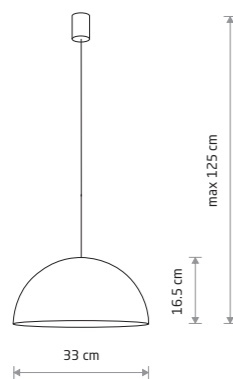

HEMISPHERE SUPER L
10697

HEMISPHERE SUPER L
10693

HEMISPHERE SUPER S
10701

HEMISPHERE SUPER S
10695

HEMISPHERE SUPER L
10696

HEMISPHERE SUPER S
painted steel, braided cable

10698 10694 10701

1xGX53, max 12W only LED

HEMISPHERE SUPER S
painted steel, braided cable

10695

1xGX53, max 12W only LED

HEMISPHERE SUPER L
painted steel, braided cable

10697 10693 10700

4xGX53, max 12W only LED

HEMISPHERE SUPER L
painted steel, braided cable

10696

4xGX53, max 12W only LED