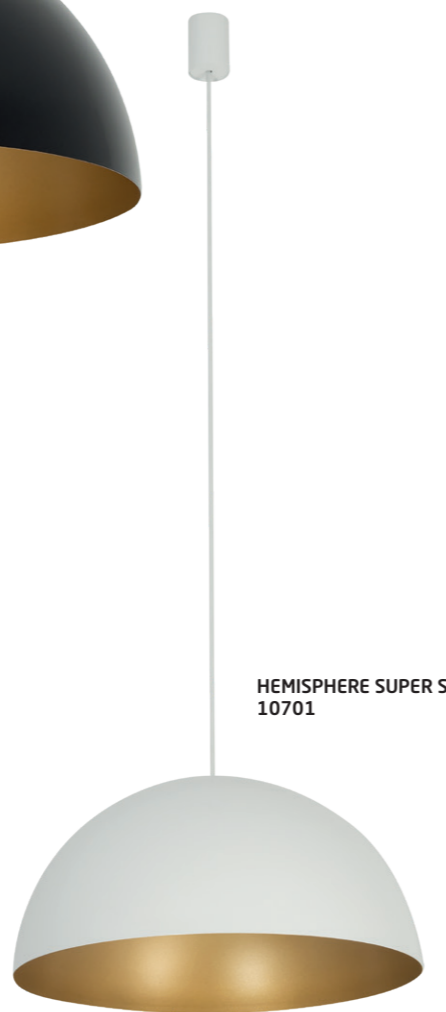

HEMISPHERE SUPER L
10697

HEMISPHERE SUPER L
10693

HEMISPHERE SUPER S
10701

HEMISPHERE SUPER S
10695

HEMISPHERE SUPER L
10696

HEMISPHERE SUPER S
painted steel, braided cable

10698 10694 10701

1xGX53, max 12W only LED

HEMISPHERE SUPER S
painted steel, braided cable

10695

1xGX53, max 12W only LED

HEMISPHERE SUPER L
painted steel, braided cable

10697 10693 10700

4xGX53, max 12W only LED

HEMISPHERE SUPER L
painted steel, braided cable

10696

4xGX53, max 12W only LED