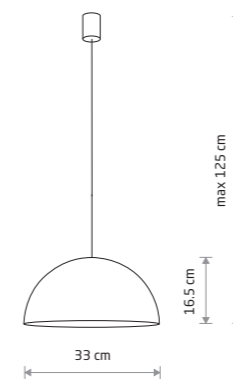

HEMISPHERE SUPER L
10697

HEMISPHERE SUPER L
10693

HEMISPHERE SUPER S
10701

HEMISPHERE SUPER S
10695

HEMISPHERE SUPER L
10696

HEMISPHERE SUPER S
painted steel, braided cable

10698 10694 10701

1xGX53, max 12W only LED

HEMISPHERE SUPER S
painted steel, braided cable

10695

1xGX53, max 12W only LED

HEMISPHERE SUPER L
painted steel, braided cable

10697 10693 10700

4xGX53, max 12W only LED

HEMISPHERE SUPER L
painted steel, braided cable

10696

4xGX53, max 12W only LED