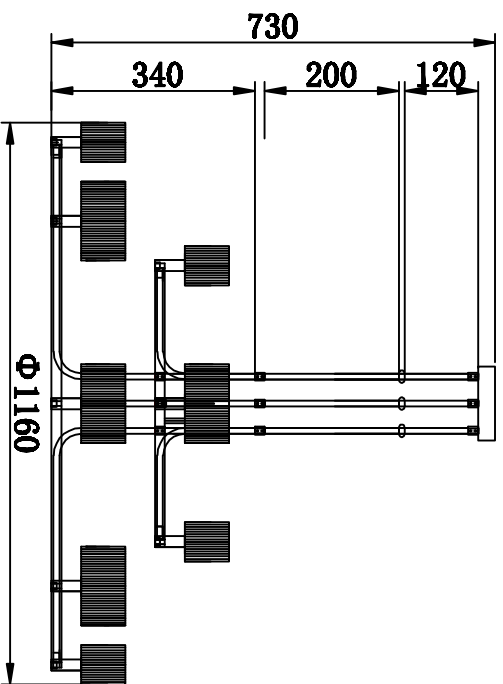

1

4

2

5

3

6

MODEL: 4338+16C

Safety precautions:

1. The power do not exceed the prescribed range (rated voltage AC220-240V 50Hz).
2. Please cut off the power supply while replacing the light source and other maintenance operation.
3. The plate fixed on the ceiling must be able to withstand the weight more than 3 times of the object.
4. After installation is complete, check the glass right or not? If it is damaged, it should be replaced immediately.