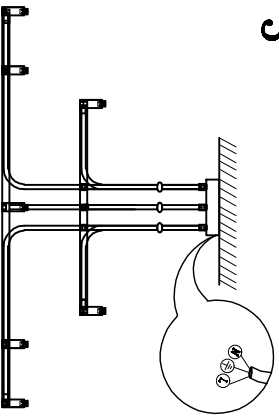

1

4

2

5

3

6

MODEL: 4338+16C

Safety precautions:

1. The power do not exceed the prescribed range (rated voltage AC220-240V 50Hz).
2. Please cut off the power supply while replacing the light source and other maintenance operation.
3. The plate fixed on the ceiling must be able to withstand the weight more than 3 times of the object.
4. After installation is complete, check the glass right or not? If it is damaged, it should be replaced immediately.