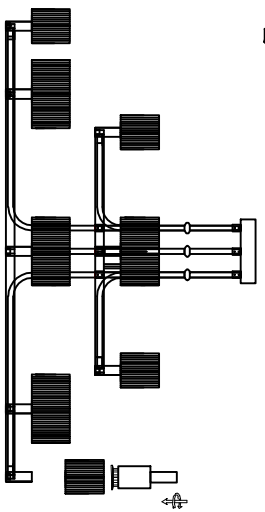

1

4

2

5

3

6

MODEL: 4338+16C

Safety precautions:

1. The power do not exceed the prescribed range (rated voltage AC220-240V 50Hz).
2. Please cut off the power supply while replacing the light source and other maintenance operation.
3. The plate fixed on the ceiling must be able to withstand the weight more than 3 times of the object.
4. After installation is complete, check the glass right or not? If it is damaged, it should be replaced immediately.