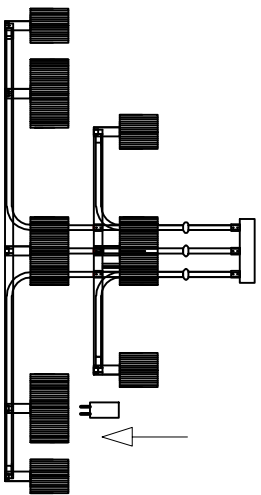

1

4

2

5

3

6

MODEL: 4338+16C

Safety precautions:

1. The power do not exceed the prescribed range (rated voltage AC220-240V 50Hz).
2. Please cut off the power supply while replacing the light source and other maintenance operation.
3. The plate fixed on the ceiling must be able to withstand the weight more than 3 times of the object.
4. After installation is complete, check the glass right or not? If it is damaged, it should be replaced immediately.