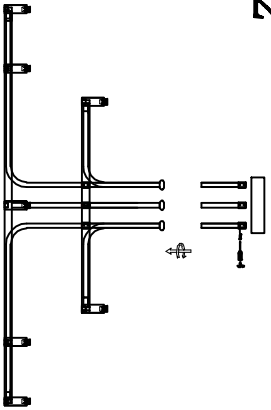

1

4

2

5

3

6

MODEL: 4338+16C

Safety precautions:

1. The power do not exceed the prescribed range (rated voltage AC220-240V 50Hz).
2. Please cut off the power supply while replacing the light source and other maintenance operation.
3. The plate fixed on the ceiling must be able to withstand the weight more than 3 times of the object.
4. After installation is complete, check the glass right or not? If it is damaged, it should be replaced immediately.