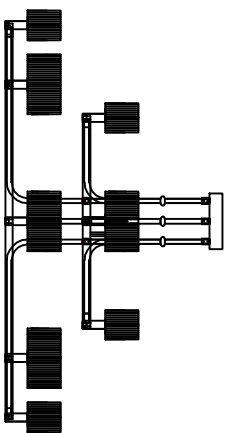

1

4

2

5

3

6

MODEL: 4338+16C

Safety precautions:

1. The power do not exceed the prescribed range (rated voltage AC220-240V 50Hz).
2. Please cut off the power supply while replacing the light source and other maintenance operation.
3. The plate fixed on the ceiling must be able to withstand the weight more than 3 times of the object.
4. After installation is complete, check the glass right or not? If it is damaged, it should be replaced immediately.