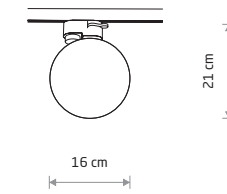

PROFILE SNOWBALL 11298