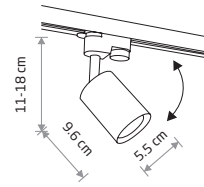

PROFILE EYE SPOT 9322

PROFILE EYE SPOT

painting steel, plastic PC, chrome

9321 9322

1xGU10 R50, max 10W only LED

PROFILE SNOWBALL

plastic PC, glass, painting steel

11298