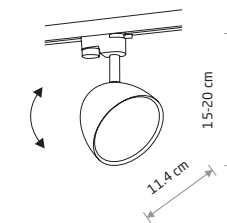

7584 7585

1xGU10 R50, max 10W only LED

solid brass, painting steel, plastic ABS

7583

1xGU10 R50, max 10W only LED

PROFILE VESPA

painting steel, plastic PC, chrome

8824 8825

1xGU10 ES111, max 15W only LED

PROFILE VESPA 8825

PROFILE PUCK 10358

PROFILE PUCK

painting steel, plastic PC

10358

1xGX53, max 12W only LED

CAMELEON ADAPTER PROFILE