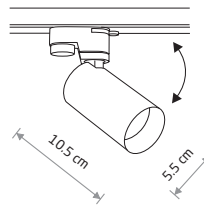

1xG9, max 12W only LED

BULB LED G9, 4W

7503 3000K 7504 4000K

PROFILE SNOWBALL 11298

PROFILE MONO 7583

PROFILE MONO

painting steel, plastic ABS

7581 7582