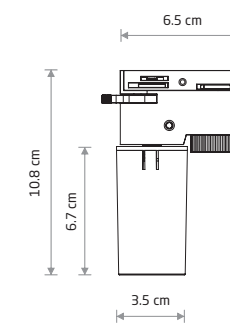

7584 7585

1xGU10 R50, max 10W only LED

solid brass, painting steel, plastic ABS

7583

1xGU10 R50, max 10W only LED

PROFILE VESPA

painting steel, plastic PC, chrome

8824 8825

1xGU10 ES111, max 15W only LED

PROFILE VESPA 8825

PROFILE PUCK 10358

PROFILE PUCK

painting steel, plastic PC

10358

1xGX53, max 12W only LED

CAMELEON ADAPTER PROFILE

plastic

8360 8361

CAMELEON ADAPTER PROFILE 8360