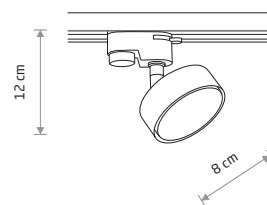

7584 7585

1xGU10 R50, max 10W only LED

solid brass, painting steel, plastic ABS

7583

1xGU10 R50, max 10W only LED

PROFILE VESPA

painting steel, plastic PC, chrome

8824 8825

1xGU10 ES111, max 15W only LED

PROFILE VESPA 8825

PROFILE PUCK 10358

PROFILE PUCK

painting steel, plastic PC

10358

1xGX53, max 12W only LED

CAMELEON ADAPTER PROFILE