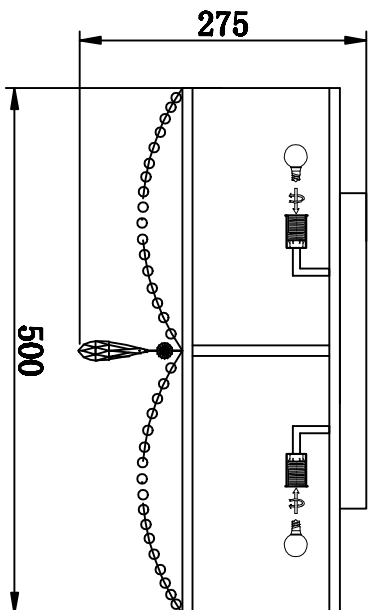

1

2

3

MODEL: 4105/PL

Safety precautions:

1. The power do not exceed the prescribed range (rated voltage AC220-240V 50Hz).
2. Please cut off the power supply while replacing the light source and other maintenance operation.
3. The plate fixed on the ceiling must be able to withstand the weight more than 3 times of the object.
4. After installation is complete, check the glass right or not? If it is damaged, it should be replaced immediately.