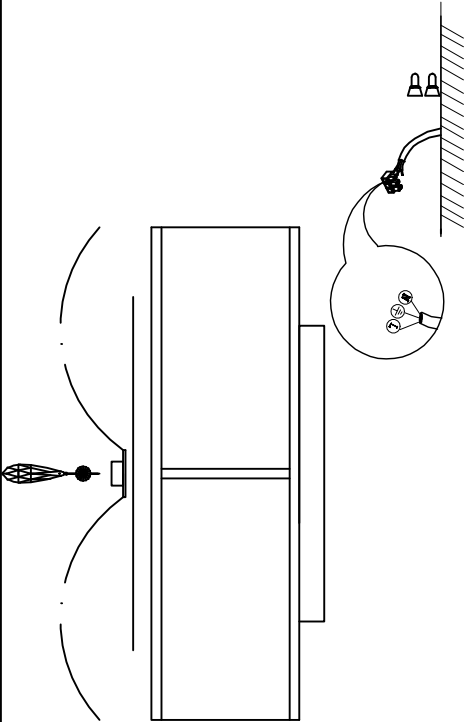

1

2

3

MODEL: 4105/PL

Safety precautions:

1. The power do not exceed the prescribed range (rated voltage AC220-240V 50Hz).
2. Please cut off the power supply while replacing the light source and other maintenance operation.
3. The plate fixed on the ceiling must be able to withstand the weight more than 3 times of the object.
4. After installation is complete, check the glass right or not? If it is damaged, it should be replaced immediately.