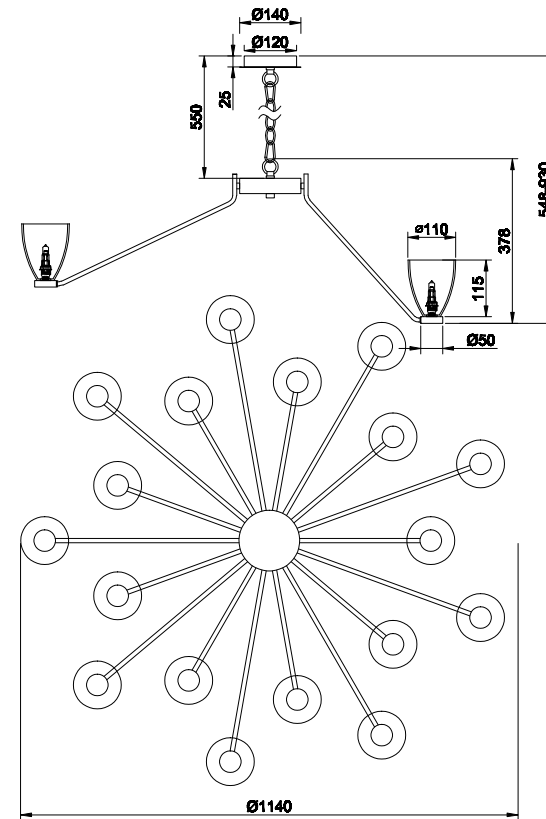

Instruction

MOD068PL-18CH

18 x G9 (40W)
Recommended to use with LED bulbs

Ceiling Lamps

Model: MOD068PL-18CH
Collection: Modern
Series: Ralar