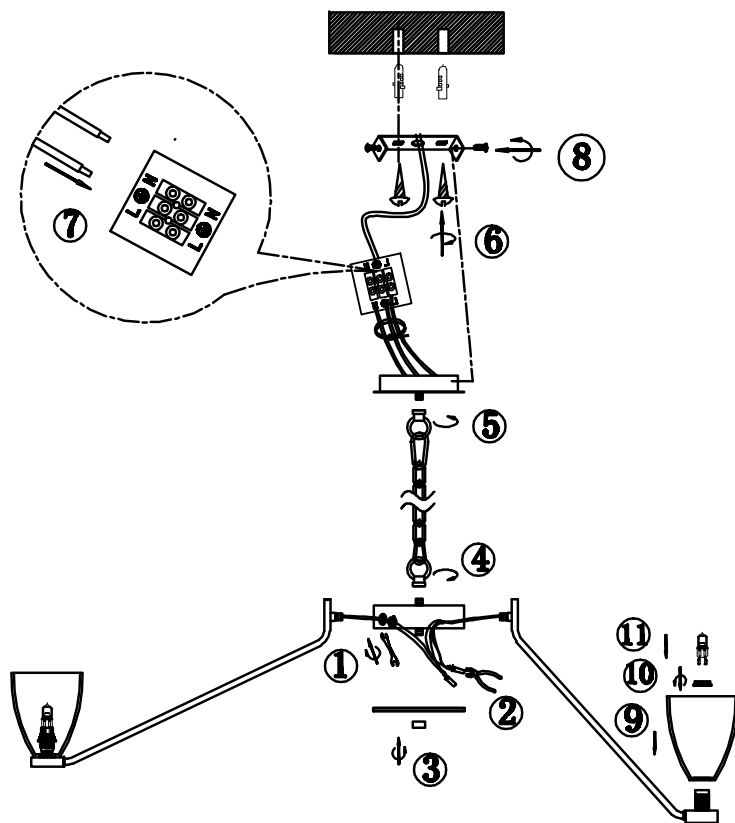

Instruction

MOD068PL-18CH

18 x G9 (40W)
Recommended to use with LED bulbs

Ceiling Lamps

Model: MOD068PL-18CH
Collection: Modern
Series: Ralar