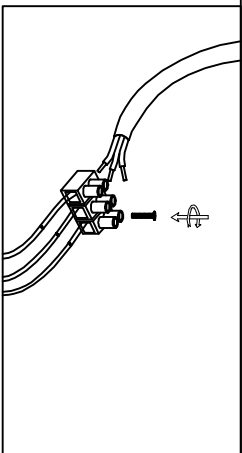

1

2

3

MODEL: 4331/A

Safety precautions:

- 1. The power do not exceed the prescribed range (rated voltage AC220-240V 50Hz).
- 2. Please cut off the power supply while replacing the light source and other maintenance operation.
- 3. The plate fixed on the ceiling must be able to withstand the weight more than 3 times of the object.
- 4. After installation is complete, check the glass right or not? If it is damaged, it should be replaced immediately.