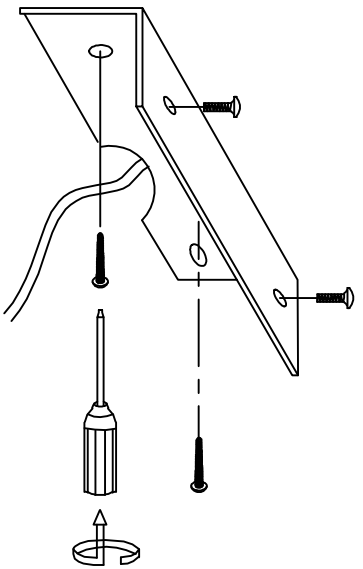

1

2

3

MODEL: 4331/A

Safety precautions:

- 1. The power do not exceed the prescribed range (rated voltage AC220-240V 50Hz).
- 2. Please cut off the power supply while replacing the light source and other maintenance operation.
- 3. The plate fixed on the ceiling must be able to withstand the weight more than 3 times of the object.
- 4. After installation is complete, check the glass right or not? If it is damaged, it should be replaced immediately.