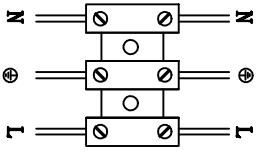

1

2

3

MODEL: 4331/A

Safety precautions:

- 1. The power do not exceed the prescribed range (rated voltage AC220-240V 50Hz).
- 2. Please cut off the power supply while replacing the light source and other maintenance operation.
- 3. The plate fixed on the ceiling must be able to withstand the weight more than 3 times of the object.
- 4. After installation is complete, check the glass right or not? If it is damaged, it should be replaced immediately.