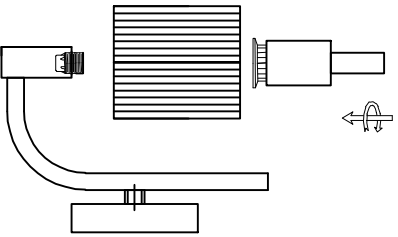

1

2

3

MODEL: 4331/A

Safety precautions:

- 1. The power do not exceed the prescribed range (rated voltage AC220-240V 50Hz).
- 2. Please cut off the power supply while replacing the light source and other maintenance operation.
- 3. The plate fixed on the ceiling must be able to withstand the weight more than 3 times of the object.
- 4. After installation is complete, check the glass right or not? If it is damaged, it should be replaced immediately.