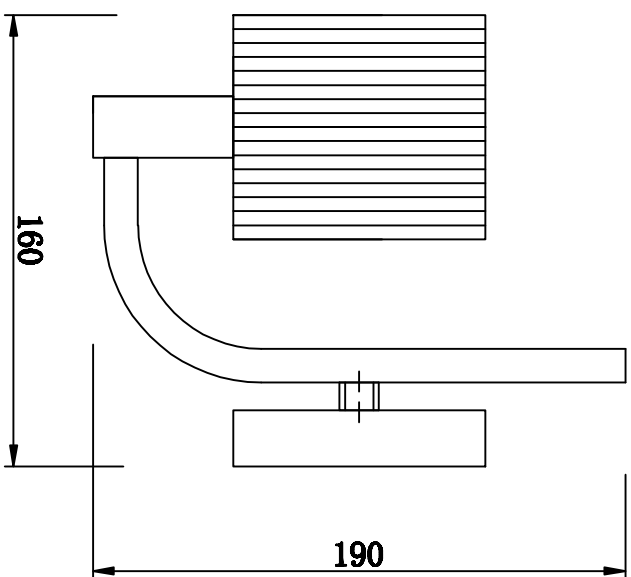

1

2

3

MODEL: 4331/A

Safety precautions:

- 1. The power do not exceed the prescribed range (rated voltage AC220-240V 50Hz).
- 2. Please cut off the power supply while replacing the light source and other maintenance operation.
- 3. The plate fixed on the ceiling must be able to withstand the weight more than 3 times of the object.
- 4. After installation is complete, check the glass right or not? If it is damaged, it should be replaced immediately.