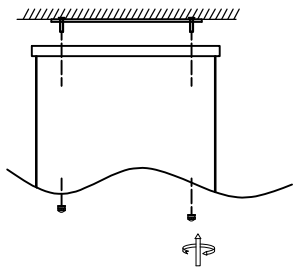

1

2

3

4

MODEL: 4404/S

**Safety precautions:**

1. The power do not exceed the prescribed range (rated voltage AC220-240V 50Hz).
2. Please cut off the power supply while replacing the light source and other maintenance operation .
3. The plate fixed on the ceiling must be able to withstand the weight more than 3 times of the object.
4. After installation is complete, check the glass right or not? If it is damaged, it should be replaced immediately.