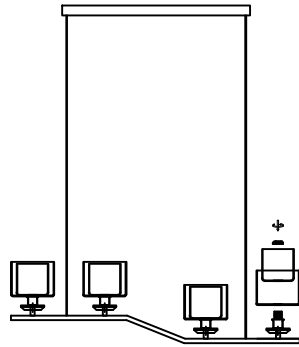

1

2

3

4

MODEL: 4404/S

**Safety precautions:**

1. The power do not exceed the prescribed range (rated voltage AC220-240V 50Hz).
2. Please cut off the power supply while replacing the light source and other maintenance operation .
3. The plate fixed on the ceiling must be able to withstand the weight more than 3 times of the object.
4. After installation is complete, check the glass right or not? If it is damaged, it should be replaced immediately.