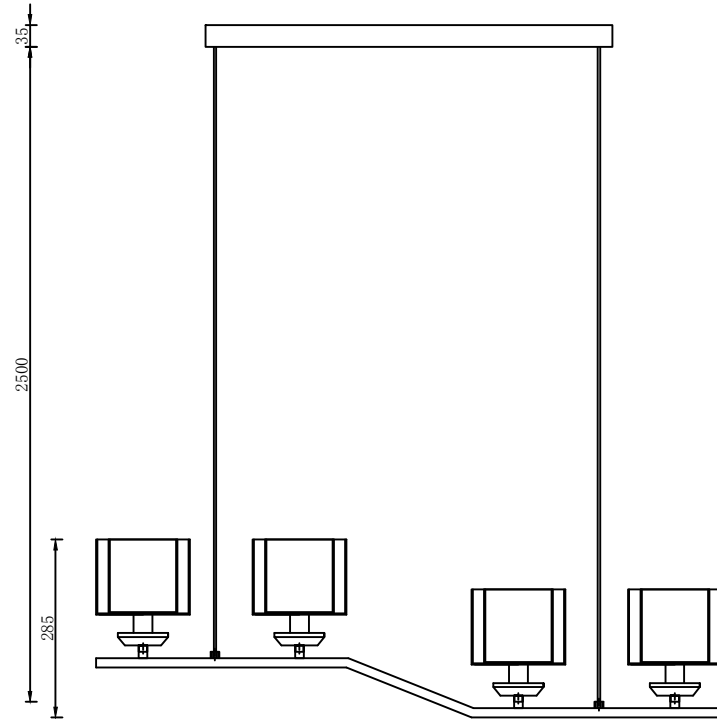

1

2

3

4

MODEL: 4404/S

**Safety precautions:**

1. The power do not exceed the prescribed range (rated voltage AC220-240V 50Hz).
2. Please cut off the power supply while replacing the light source and other maintenance operation .
3. The plate fixed on the ceiling must be able to withstand the weight more than 3 times of the object.
4. After installation is complete, check the glass right or not? If it is damaged, it should be replaced immediately.