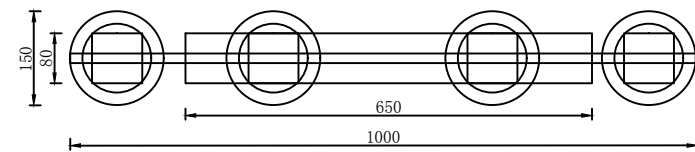

1

2

3

4

MODEL: 4404/S

**Safety precautions:**

1. The power do not exceed the prescribed range (rated voltage AC220-240V 50Hz).
2. Please cut off the power supply while replacing the light source and other maintenance operation .
3. The plate fixed on the ceiling must be able to withstand the weight more than 3 times of the object.
4. After installation is complete, check the glass right or not? If it is damaged, it should be replaced immediately.