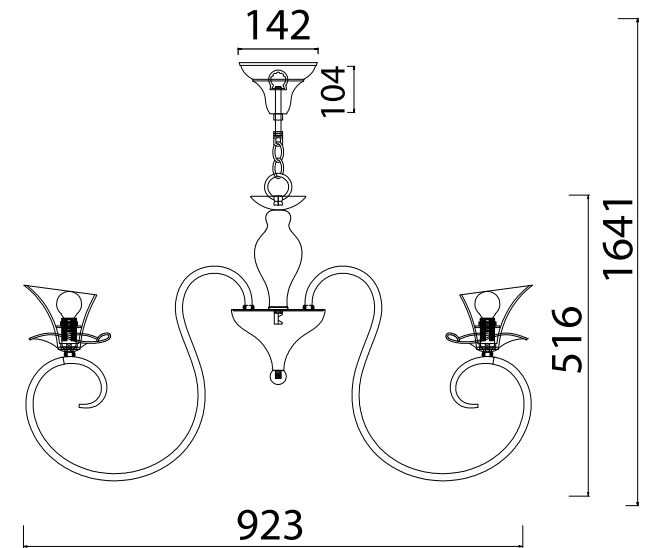

FREYA
TRADITION OF QUALITY

INSTRUCTION

MODEL: FR2001-PL-08-W
CHANDELIER

8 X E14 (40W)

FREYA-LIGHT.COM