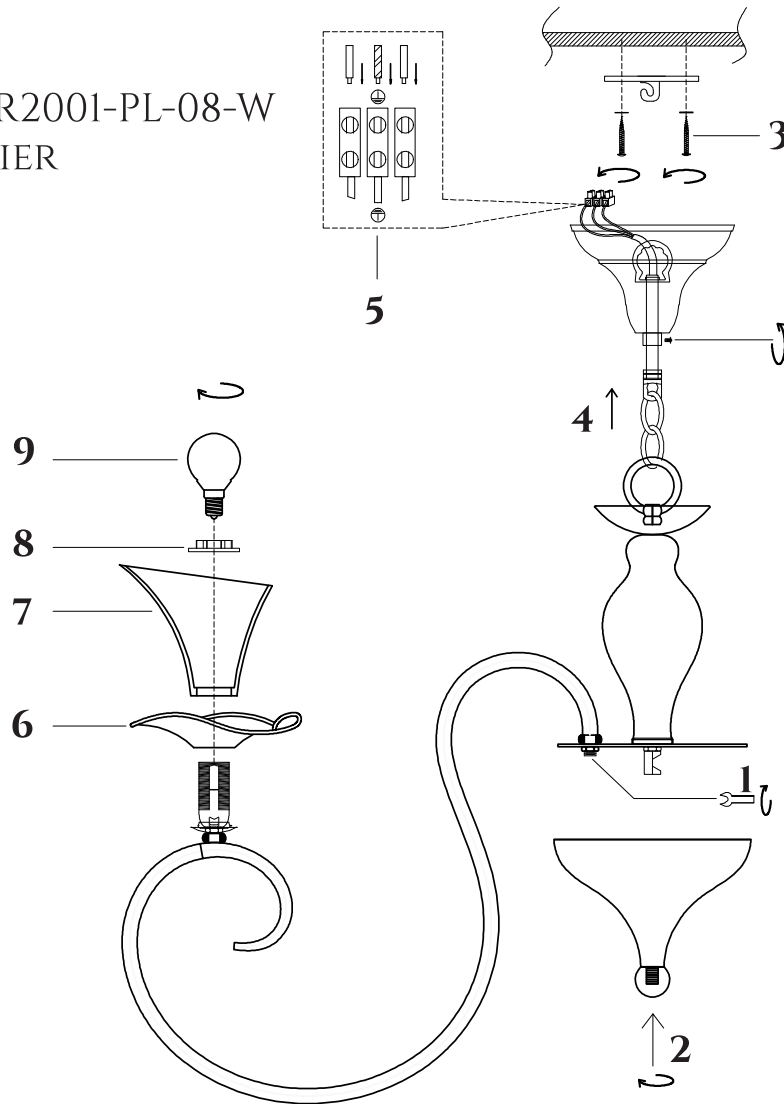

FREYA
TRADITION OF QUALITY

INSTRUCTION

MODEL: FR2001-PL-08-W
CHANDELIER

8 X E14 (40W)

FREYA-LIGHT.COM